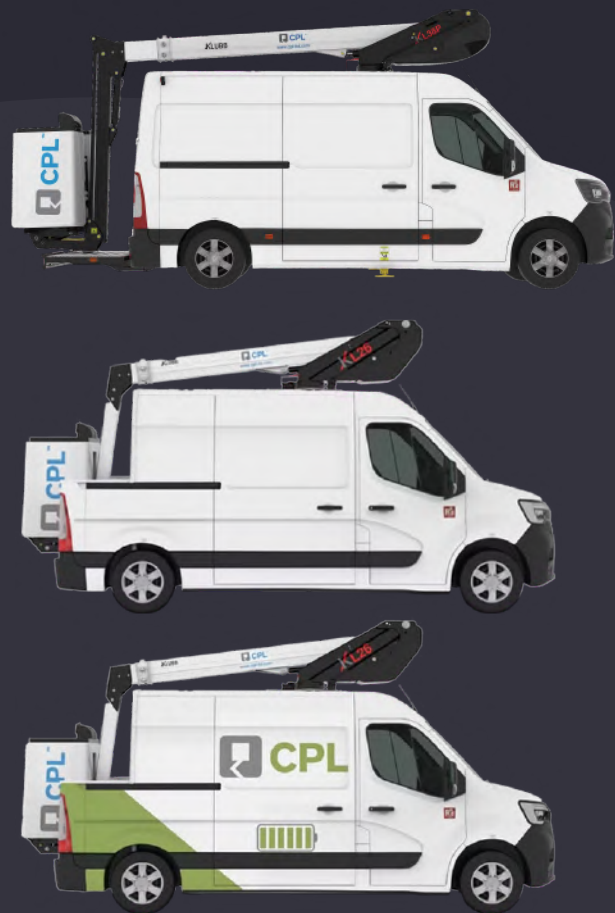

Your Vehicle Conversion
Specialists

CPL K42P

#CPLNoNonsense

WEB: WWW.CPL-LTD.COM PHONE: 01536 529876 EMAIL: INFO@CPL-LTD.COM

CPL K42P

Working Height

Product details

Mounted on: Iveco Daily 5-7t Van

- Independent emergency electric pump
- Fully proportional controls
- 1Kv boom and basket protection
- Two A Frame outriggers

Technical Specifications

14.8m

8.1m
7.15m

360°
Non Continuous

120kg/
200kg

1100 x 660 x 1360mm

Van Mounted Platforms

Tracked & Self-propelled Access Platforms

Pick Up Platforms & Arb trucks

Truck and Chassis Platforms

And Much More!

Scan to view our full range of solutions

www.cpl-ltd.com/products/

#CPLNoNonsense