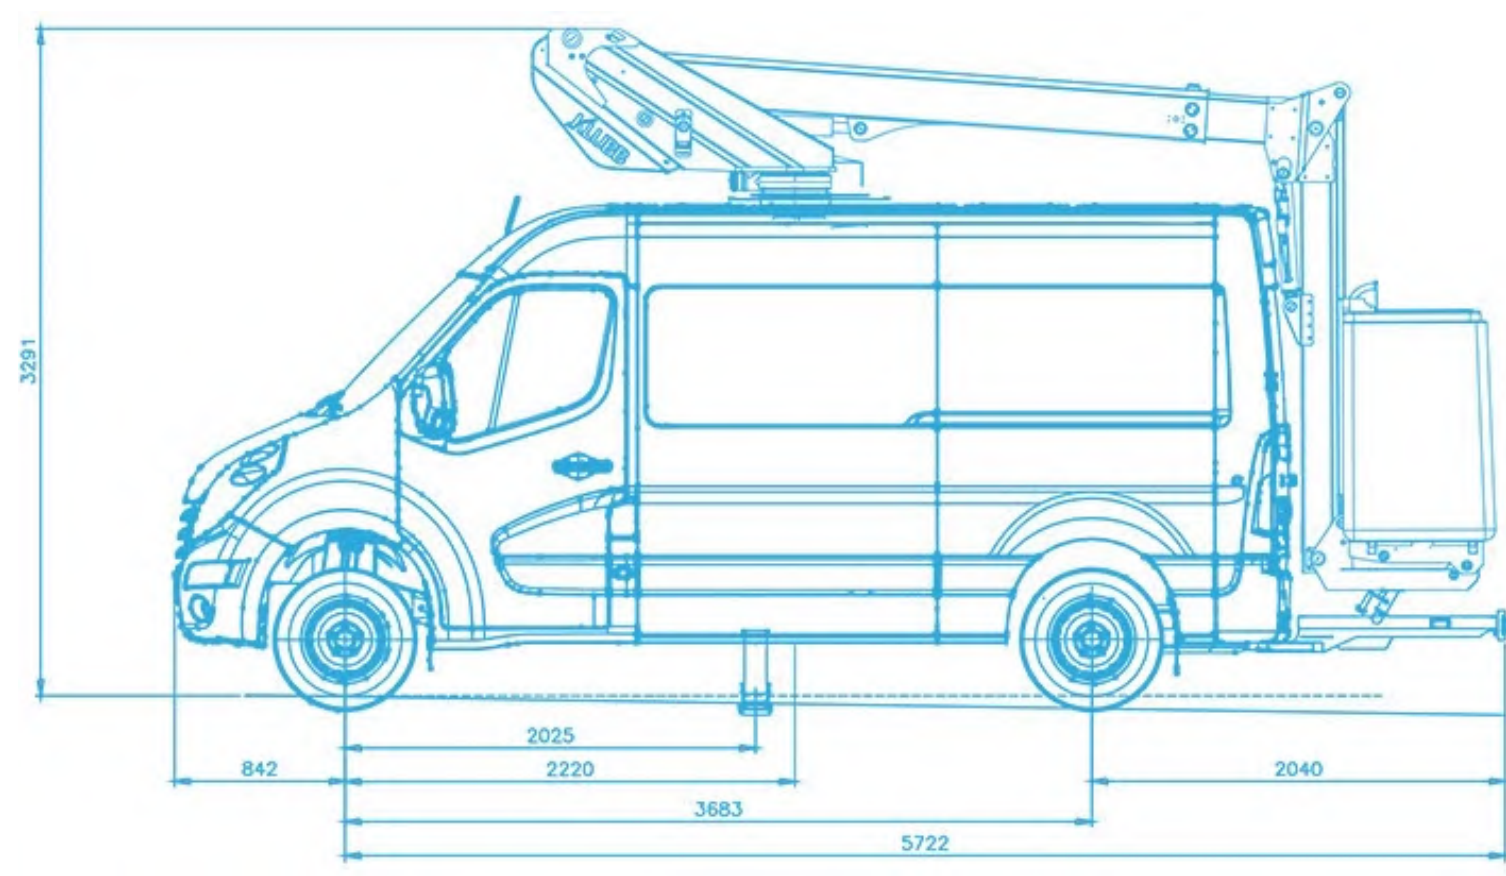

Technical Specifications

14.8m

8.1m
7.15m

360°
Non Continuous

120kg/
200kg

1100 x 660 x 1360mm

Hour
counter

5-7T

#CPLNoNonsense

WEB: WWW.CPL-LTD.COM

PHONE: 01536 529876

EMAIL: INFO@CPL-LTD.COM