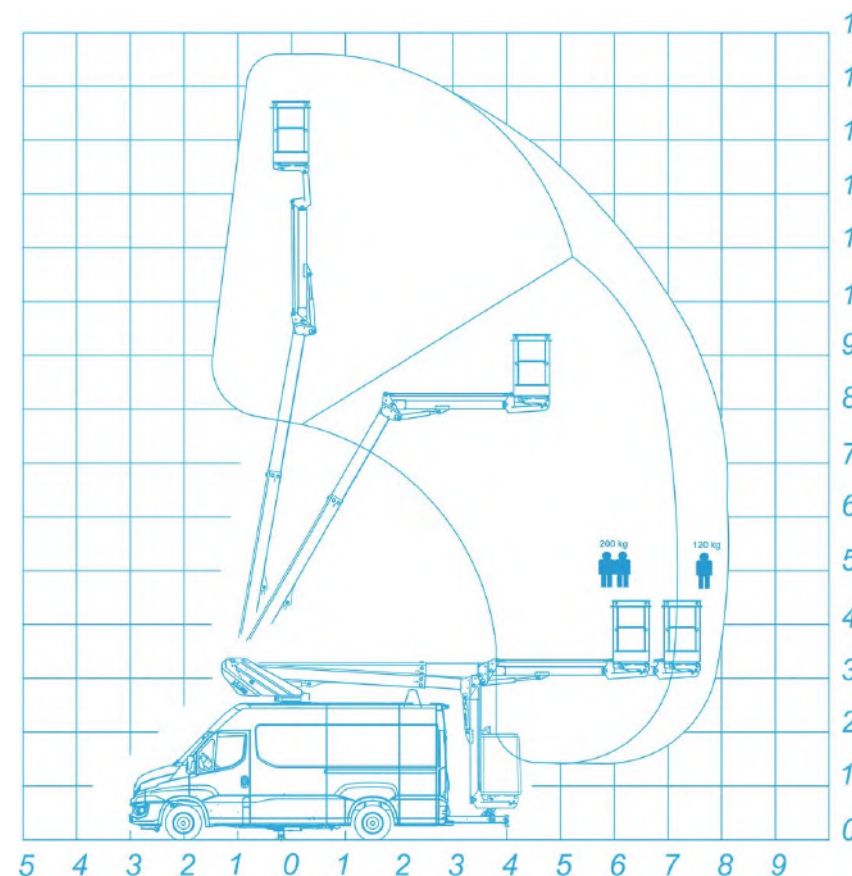

Technical Specifications

14.8m

8.1m
7.15m

360°
Non Continuous

120kg/
200kg

1100 x 660 x 1360mm

Hour
counter

5-7T

#CPLNoNonsense

WEB: WWW.CPL-LTD.COM

PHONE: 01536 529876

EMAIL: INFO@CPL-LTD.COM