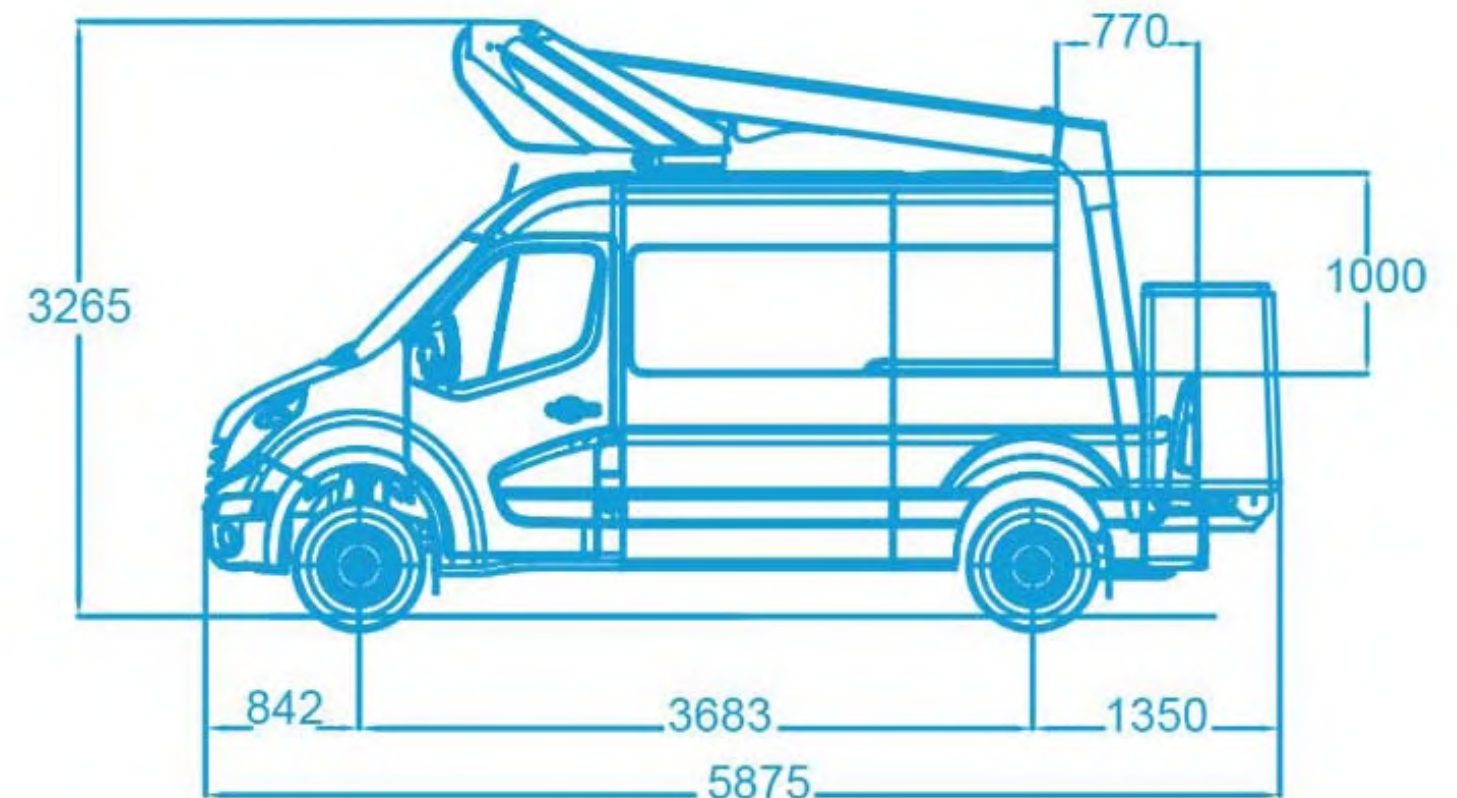

## Technical Specifications

11.80m

6.5m

360°

120kg

No outriggers

719 x 857 x 1130mm

Hour counter