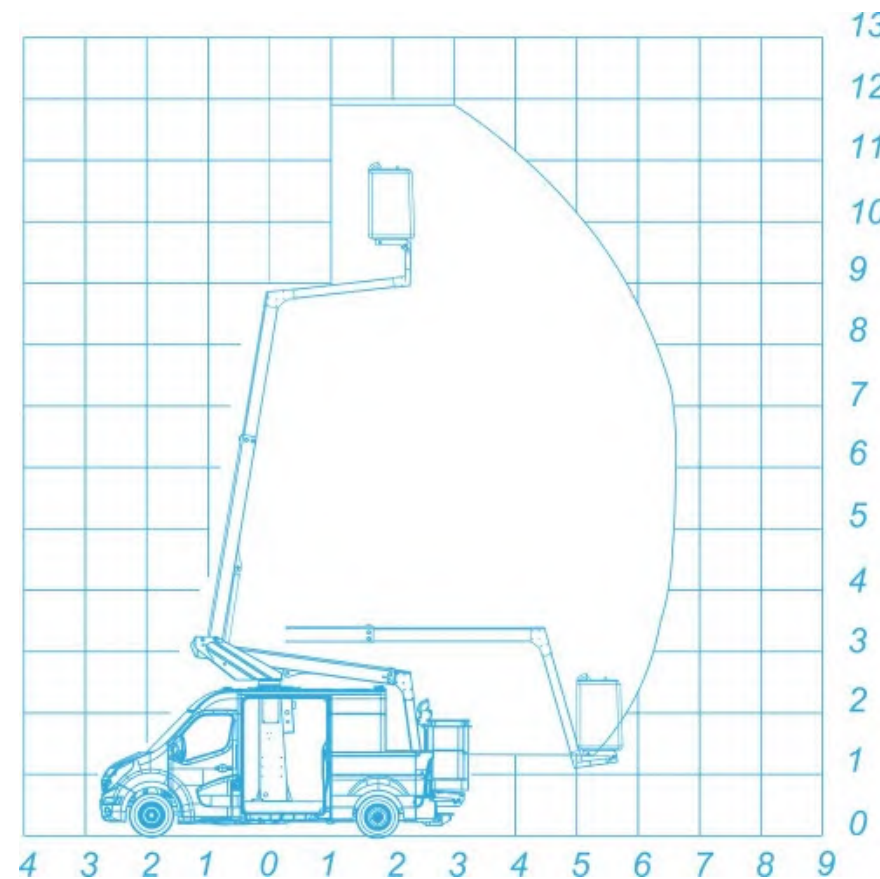

## Technical Specifications

11.80m

6.5m

360°

120kg

No outriggers

719 x 857 x 1130mm

Hour counter