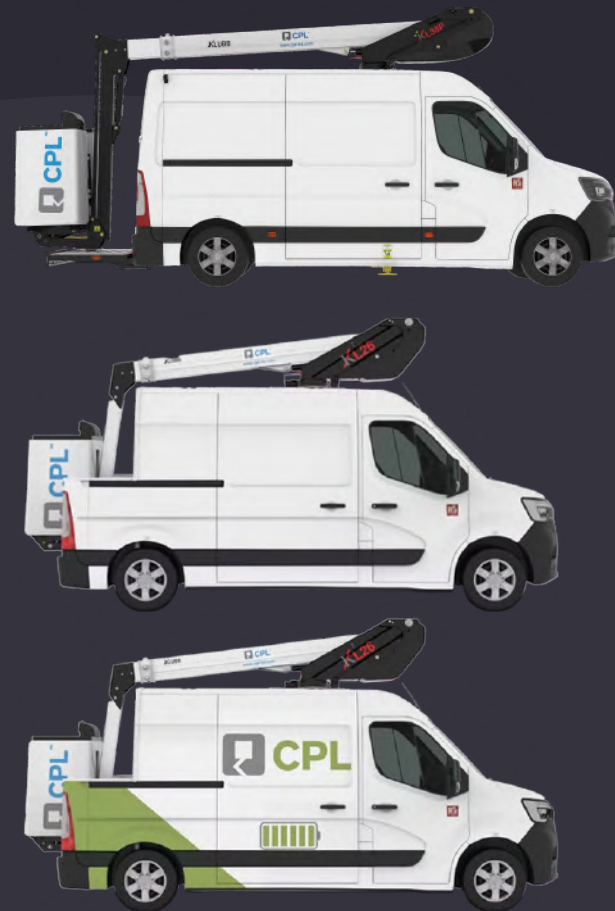

Van Mounted Platforms