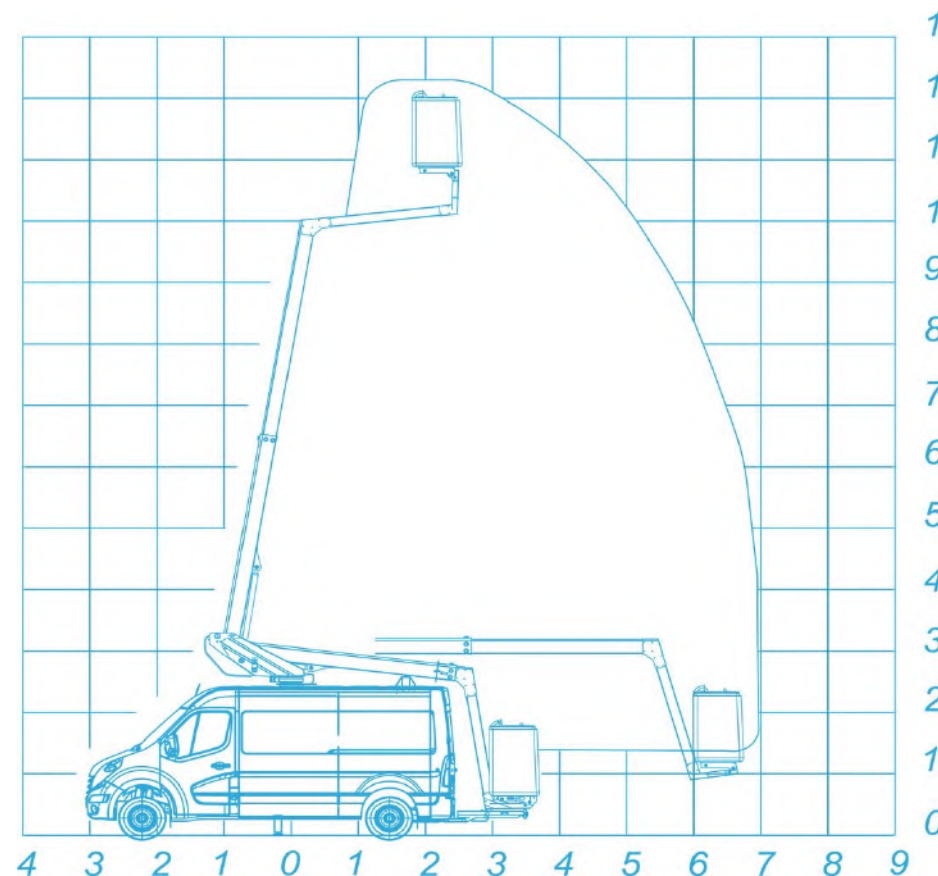

12.30m

6.9m

360°

120kg

No outriggers

719 x 857 x 1130mm

Hour counter

3.5 T