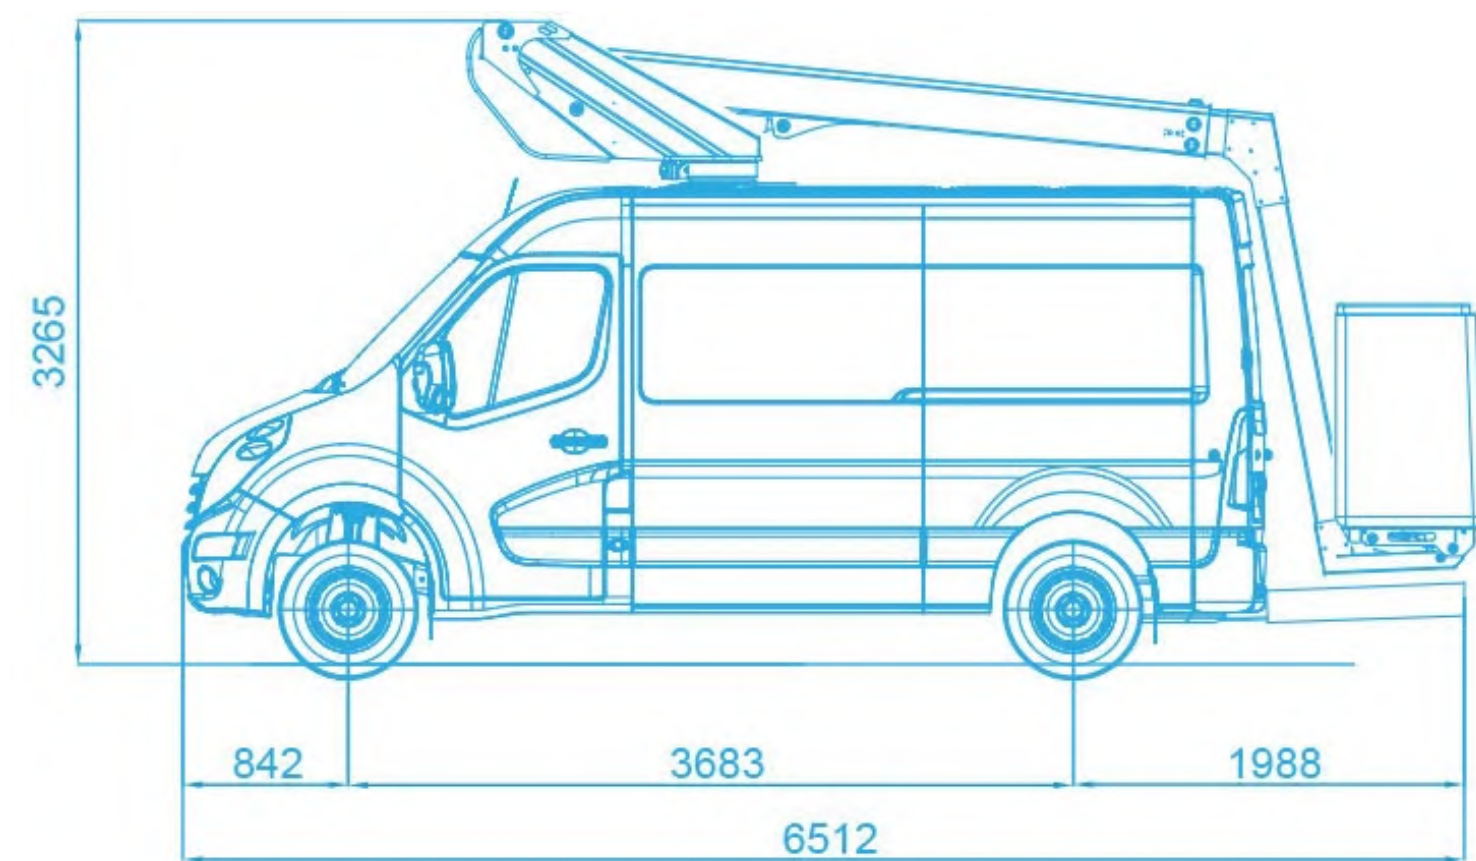

12.30m

6.9m

360°

120kg

No outriggers

719 x 857 x 1130mm

Hour counter

3.5 T