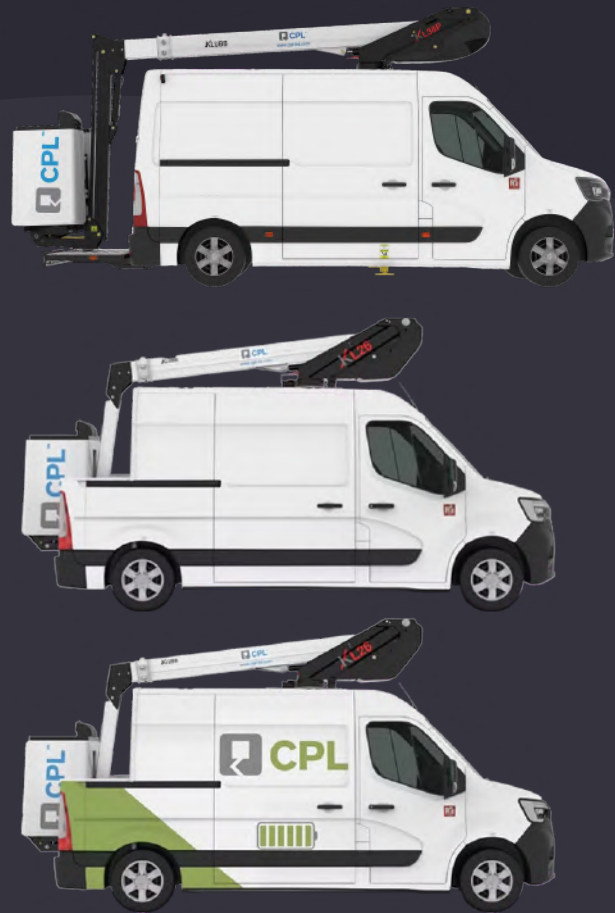

Your Vehicle Conversion
Specialists

CPL KL32

#CPLNoNonsense

WEB: WWW.CPL-LTD.COM PHONE: 01536 529876 EMAIL: INFO@CPL-LTD.COM

CPL KL32

Working Height

Product details

Mounted on: Renault 3.5t Van

12.30m

6.9m

360°

120kg

No outriggers

719 x 857 x 1130mm

Hour counter

3.5 T

KL32 In Action

Our Full CPL Solutions

Van Mounted Platforms

Tracked & Self-propelled Access Platforms

Pick Up Platforms & Arb trucks

Truck and Chassis Platforms

And Much More!

Scan to view our full range of solutions