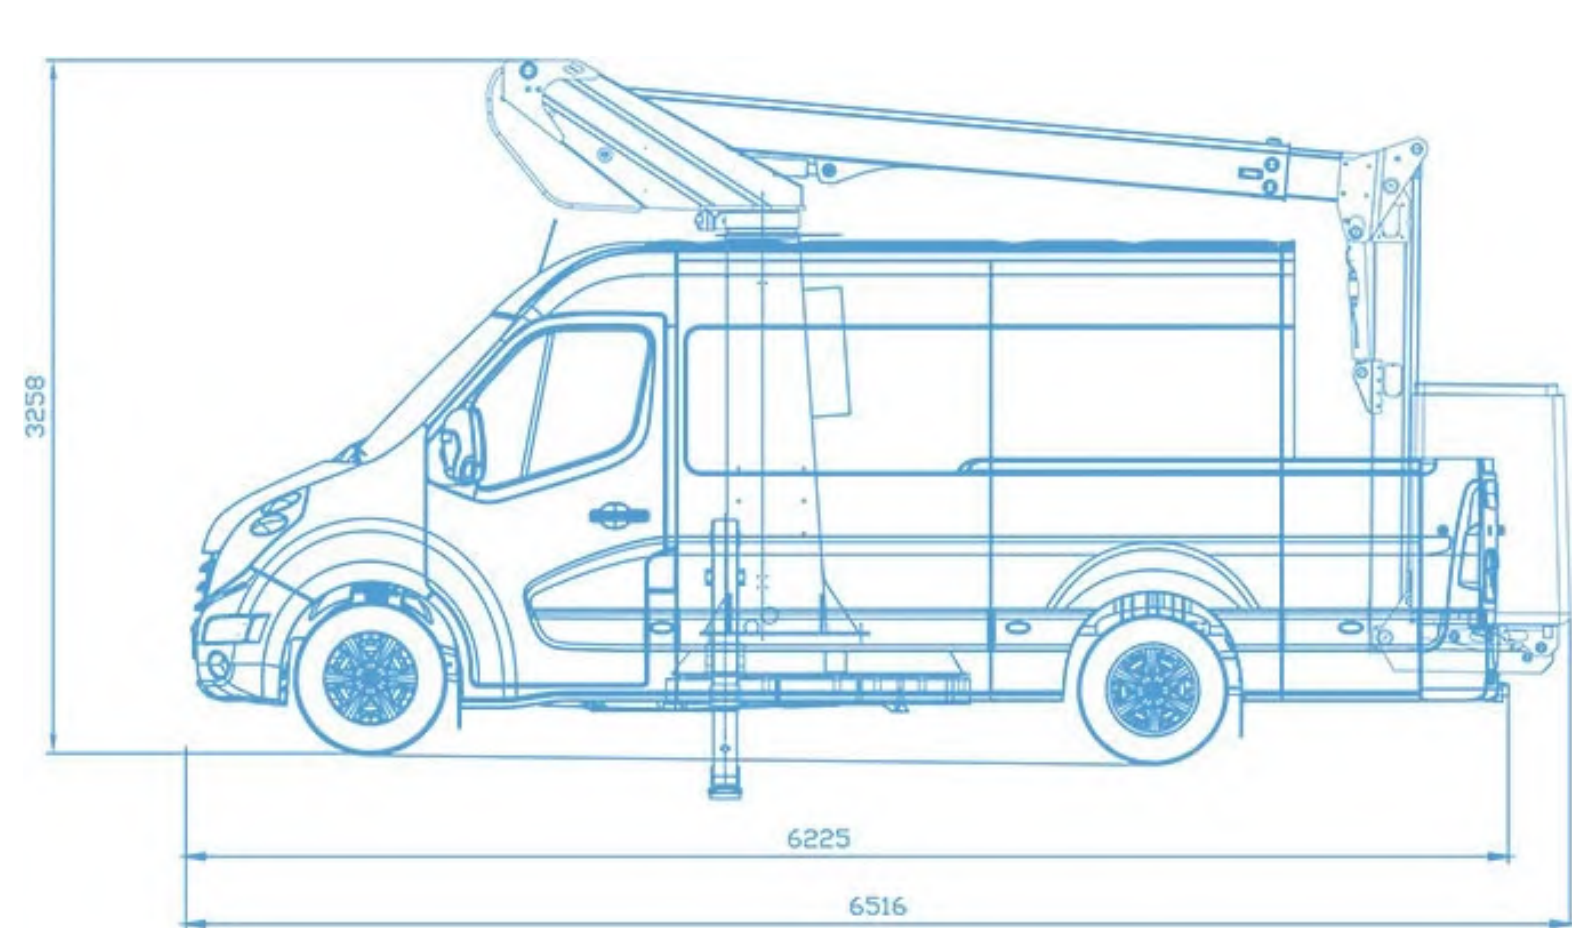

Your Vehicle Conversion
Specialists

CPL KL38P CutAway

#CPLNoNonsense

WEB: WWW.CPL-LTD.COM PHONE: 01536 529876 EMAIL: INFO@CPL-LTD.COM

CPL KL38P CutAway

Working Height

Product details

Mounted on: Renault Cutaway 4.5t Van

- 900KG Payload
- Independent emergency electric pump
- Fully proportional controls
- 1Kv boom and basket protection
- Manufacturer approved conversion
- Two A Frame outriggers

Technical Specifications

13.8m

7.0m

360°
Non-Continuous

200kg

1100 x 660 x 1360mm

Hour
counter

4.5 T

#CPLNoNonsense WEB: WWW.CPL-LTD.COM