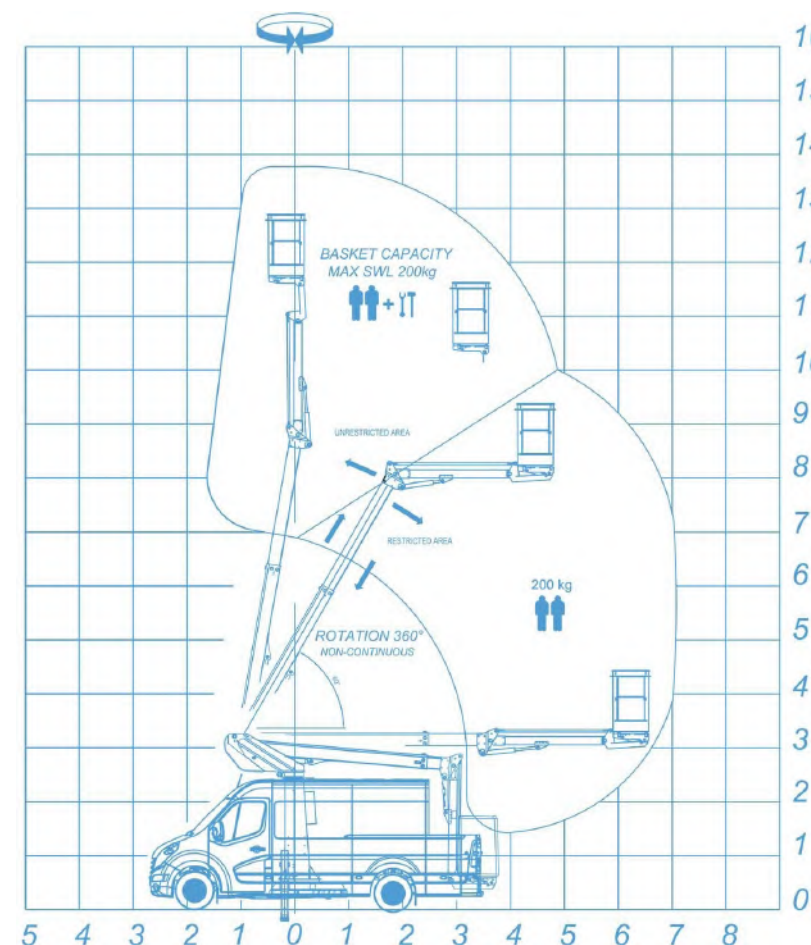

Your Vehicle Conversion
Specialists

CPL KL38P CutAway

#CPLNoNonsense

WEB: WWW.CPL-LTD.COM PHONE: 01536 529876 EMAIL: INFO@CPL-LTD.COM

CPL KL38P CutAway

Working Height

Product details

Mounted on: Renault Cutaway 4.5t Van

- 900KG Payload
- Independent emergency electric pump
- Fully proportional controls
- 1Kv boom and basket protection
- Manufacturer approved conversion
- Two A Frame outriggers

Technical Specifications

13.8m

7.0m

360°
Non-Continuous

200kg

1100 x 660 x 1360mm

Hour
counter

4.5 T

#CPLNoNonsense WEB: WWW.CPL-LTD.COM