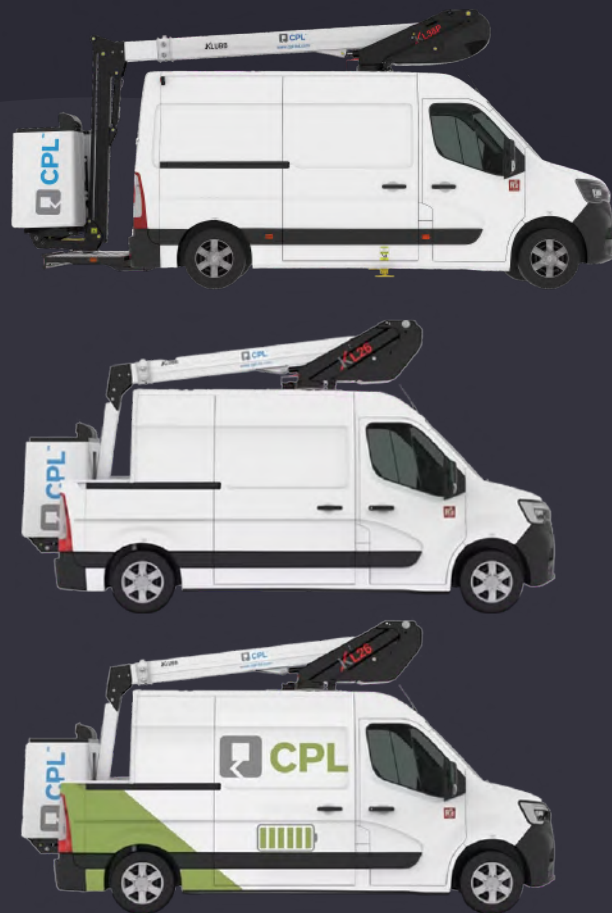

Your Vehicle Conversion
Specialists

CPL KL38P CutAway

#CPLNoNonsense

WEB: WWW.CPL-LTD.COM PHONE: 01536 529876 EMAIL: INFO@CPL-LTD.COM

CPL KL38P CutAway

Working Height

Product details

Mounted on: Renault Cutaway 4.5t Van

- 900KG Payload
- Independent emergency electric pump
- Fully proportional controls
- 1Kv boom and basket protection
- Manufacturer approved conversion
- Two A Frame outriggers

Technical Specifications

13.8m

7.0m

360°
Non-Continuous

200kg

1100 x 660 x 1360mm

Hour
counter

4.5 T

#CPLNoNonsense WEB: WWW.CPL-LTD.COM

PHONE: 01536 529876 EMAIL: INFO@CPL-LTD.COM

Our Full CPL Solutions

Van Mounted Platforms

Tracked & Self-propelled Access Platforms

Pick Up Platforms & Arb trucks

Truck and Chassis Platforms

And Much More!

Scan to view our full range of solutions