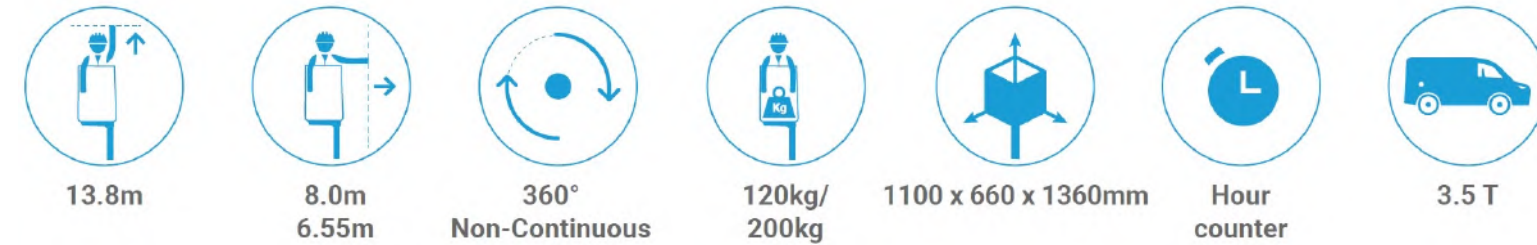

Your Vehicle Conversion
Specialists

CPL KL38P

#CPLNoNonsense

WEB: WWW.CPL-LTD.COM PHONE: 01536 529876 EMAIL: INFO@CPL-LTD.COM

CPL KL38P

Working Height

Product details

Mounted on: Renault 3.5t Van

- Type approved conversion
- Independent emergency electric pump
- Fully proportional controls
- 1Kv boom and basket protection
- Manufacturer approved conversion
- Two A Frame outriggers

Technical Specifications