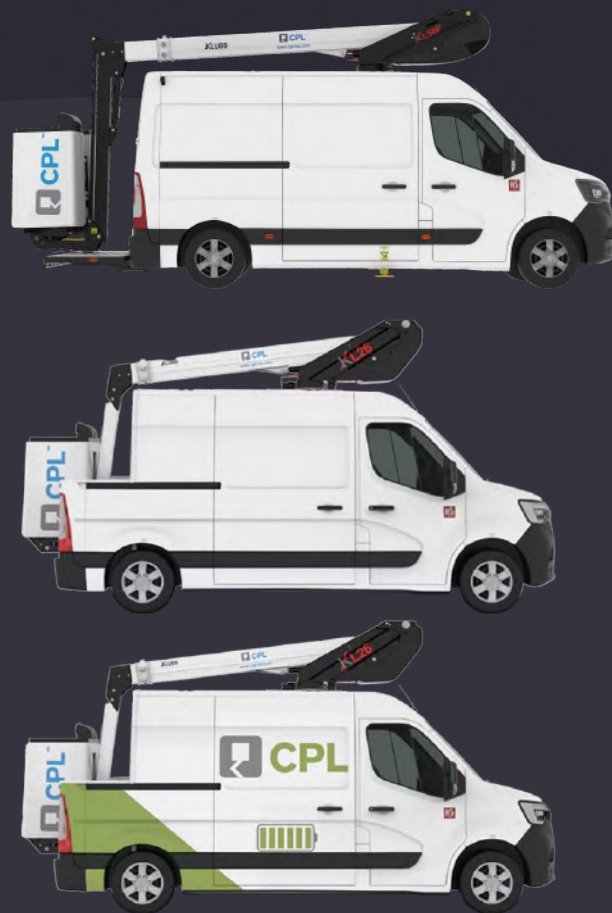

Your Vehicle Conversion
Specialists

CPL KL38P

#CPLNoNonsense

WEB: WWW.CPL-LTD.COM PHONE: 01536 529876 EMAIL: INFO@CPL-LTD.COM

CPL KL38P

Working Height

Product details

Mounted on: Renault 3.5t Van

- Type approved conversion
- Independent emergency electric pump
- Fully proportional controls
- 1Kv boom and basket protection
- Manufacturer approved conversion
- Two A Frame outriggers

Technical Specifications

KL38P In Action

Our Full CPL Solutions

Van Mounted Platforms

Tracked & Self-propelled Access Platforms

Pick Up Platforms & Arb trucks

Truck and Chassis Platforms

And Much More!

Scan to view our full range of solutions