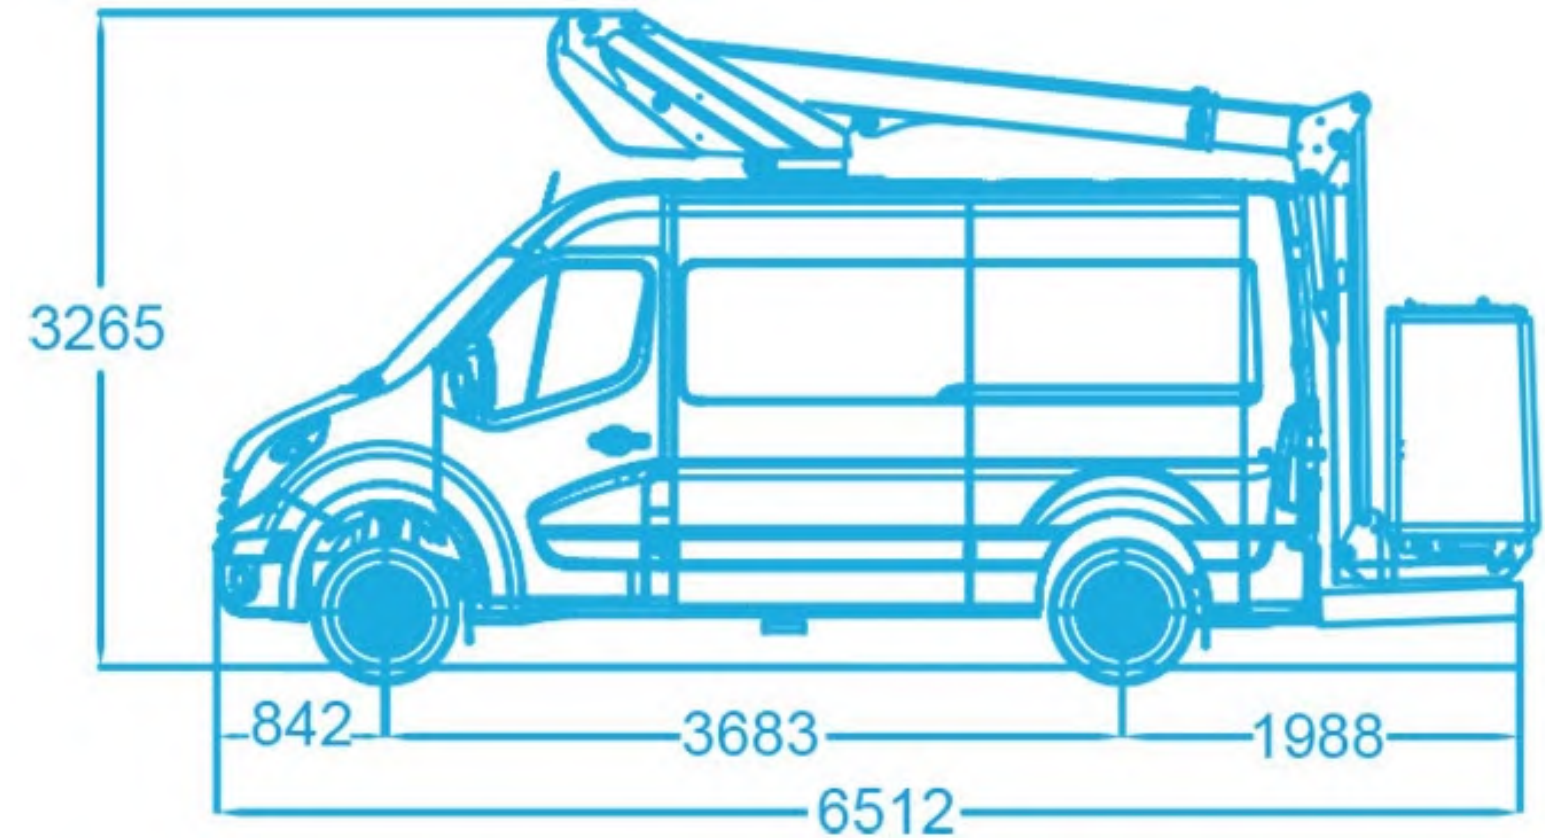

Your Vehicle Conversion
Specialists

CPL KL38P

#CPLNoNonsense

WEB: WWW.CPL-LTD.COM PHONE: 01536 529876 EMAIL: INFO@CPL-LTD.COM

CPL KL38P

Working Height

Product details

Mounted on: Renault 3.5t Van

- Type approved conversion
- Independent emergency electric pump
- Fully proportional controls
- 1Kv boom and basket protection
- Manufacturer approved conversion
- Two A Frame outriggers

Technical Specifications