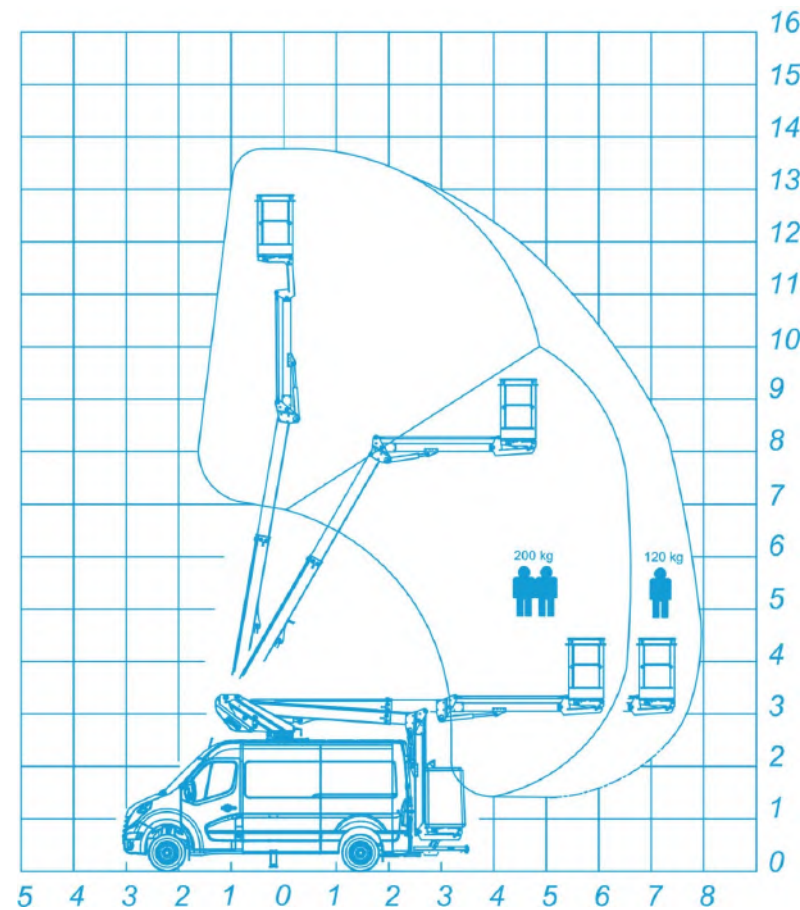

Your Vehicle Conversion
Specialists

CPL KL38P

#CPLNoNonsense

WEB: WWW.CPL-LTD.COM PHONE: 01536 529876 EMAIL: INFO@CPL-LTD.COM

CPL KL38P

Working Height

Product details

Mounted on: Renault 3.5t Van

- Type approved conversion
- Independent emergency electric pump
- Fully proportional controls
- 1Kv boom and basket protection
- Manufacturer approved conversion
- Two A Frame outriggers

Technical Specifications