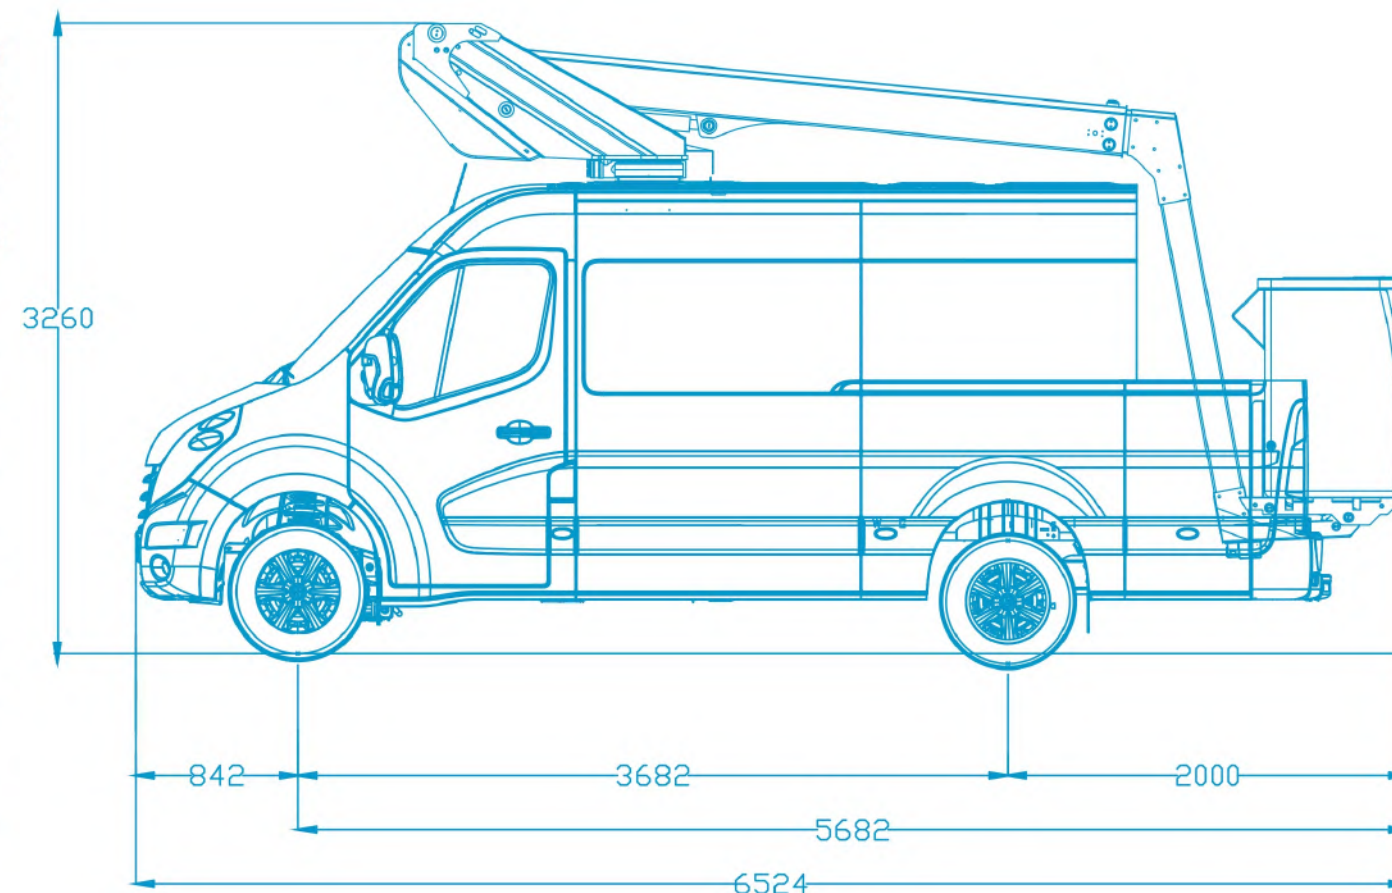

#CPLNoNonsense

WEB: WWW.CPL-LTD.COM

PHONE: 01536 529876

EMAIL: INFO@CPL-LTD.COM